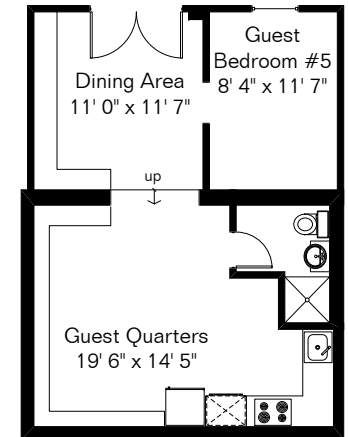

The square footages and room size information are deemed to be reliable but are not guaranteed and should be independently verified.

6110 N Montebella Rd

Lower Level

Site Visit September 2017

0 ft. 6 ft. 10 ft. 20 ft.

Copyright 2017 Floor Plans First! LLC
All Rights Reserved.

Main House 2,772 Sq Ft
Guest House 588 Sq Ft
Total Living Area 3,360 Sq Ft
Garage 487 Sq Ft

www.FloorPlansFirst.com

Toll Free (877) 887-1500
Voice (520) 881-1500
Fax (520) 791-7701

Floor Plans First!
See the Floor Plan First!