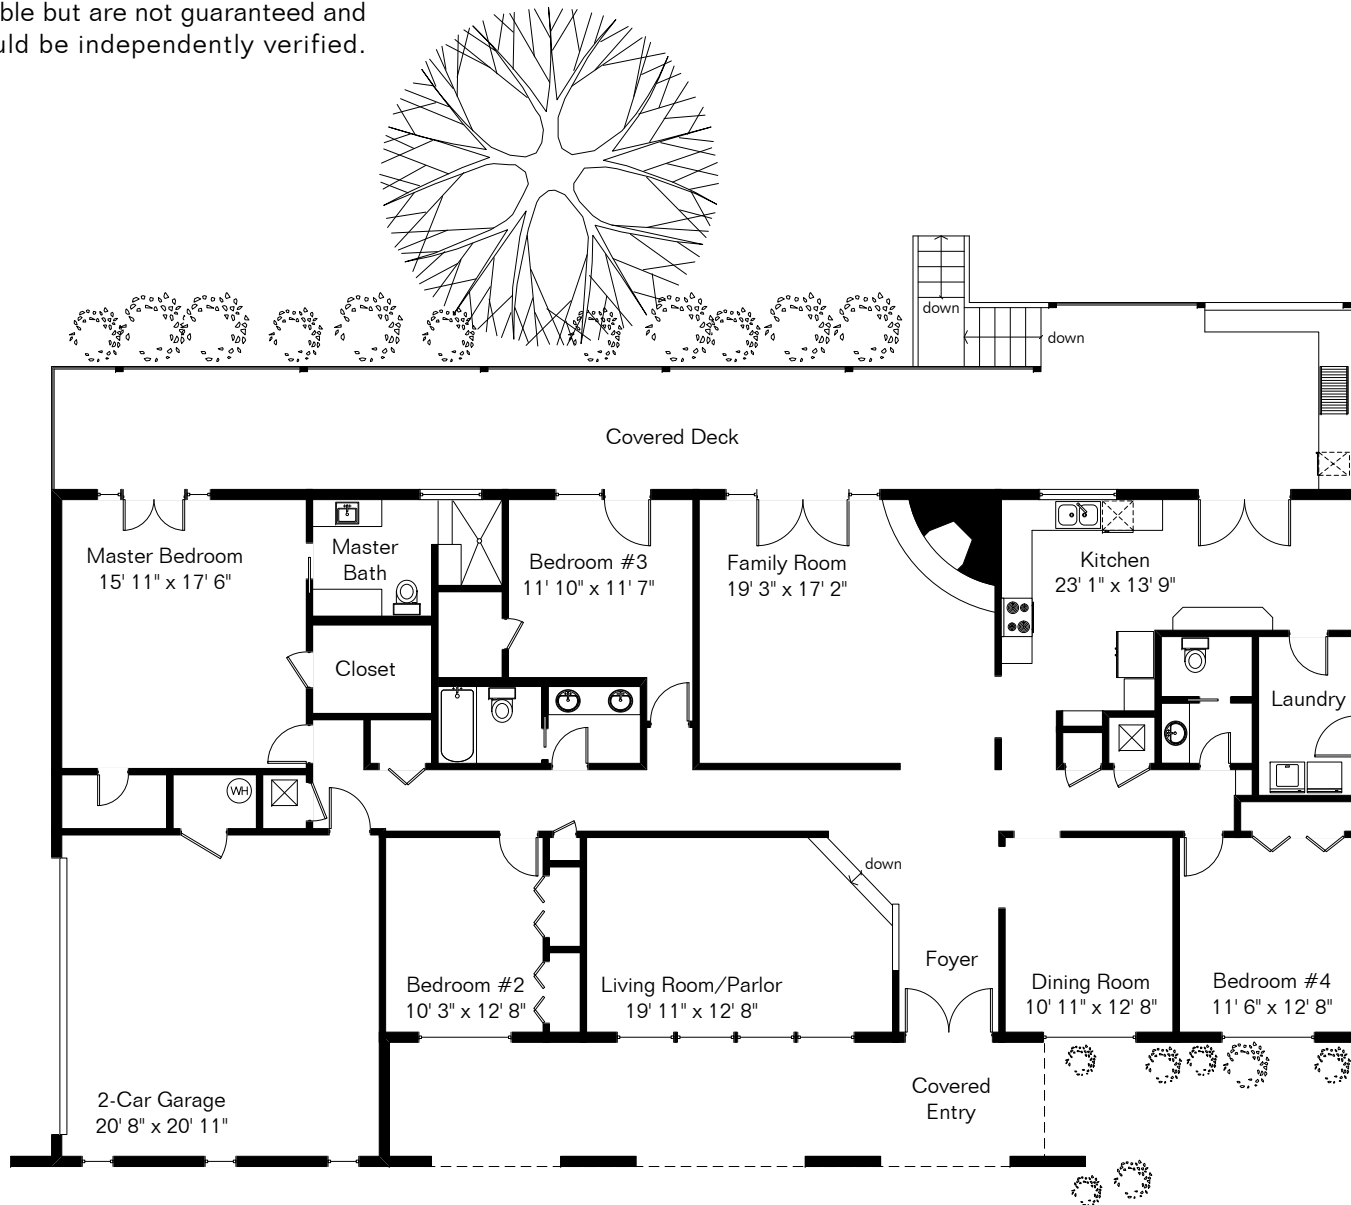

The square footages and room size information are deemed to be reliable but are not guaranteed and should be independently verified.

6110 N Montebella Rd

Lower Level

Site Visit September 2017

0 ft. 6 ft. 10 ft. 20 ft.

Copyright 2017 Floor Plans First! LLC
All Rights Reserved.

Main House 2,772 Sq Ft
Guest House 588 Sq Ft
Total Living Area 3,360 Sq Ft
Garage 487 Sq Ft

www.FloorPlansFirst.com

Toll Free (877) 887-1500
Voice (520) 881-1500
Fax (520) 791-7701

Floor Plans First!
See the Floor Plan First!